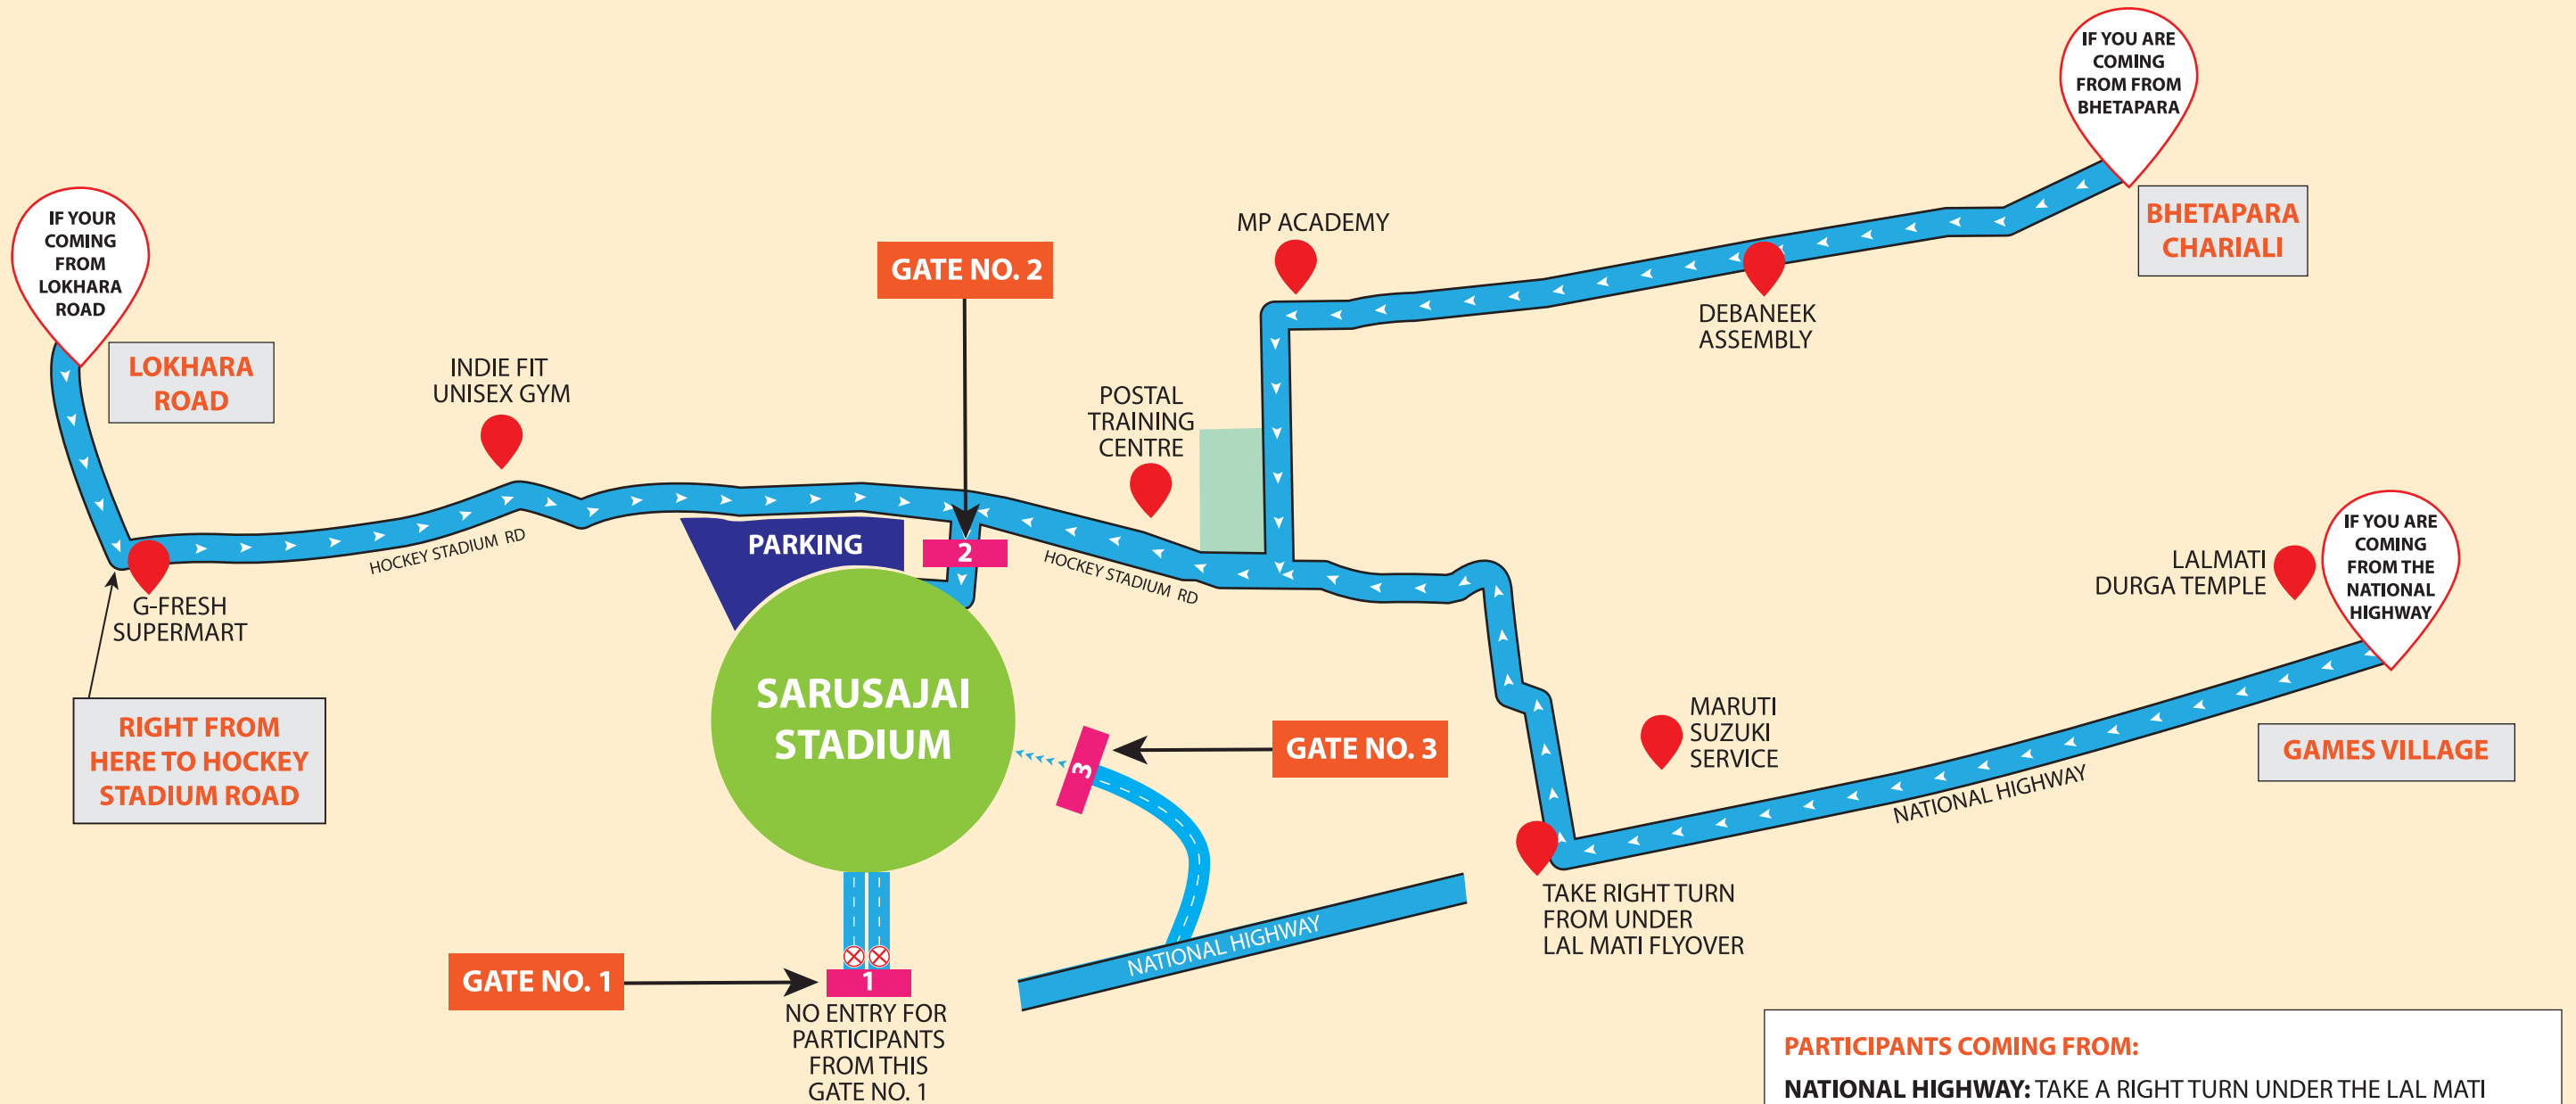

Coal India Limited

GUWAHATI HALF MARATHON

3RD DECEMBER 2023

WAY TO VENUE & CAR PARKING

PARTICIPANT ENTRY ONLY FROM GATE NO. 2 & 3
PARTICIPANT CAR PARKING MARKED IN BLUE

PARTICIPANTS COMING FROM:
NATIONAL HIGHWAY: TAKE A RIGHT TURN UNDER THE LAL MATI FLYOVER AND FOLLOW SIGNAGES
COMING FROM BHETAPARA: ENTRY FROM HOCKEY STADIUM ROAD
COMING FROM LOKAHARA: ENTER FROM HOCKEY STADIUM ROAD